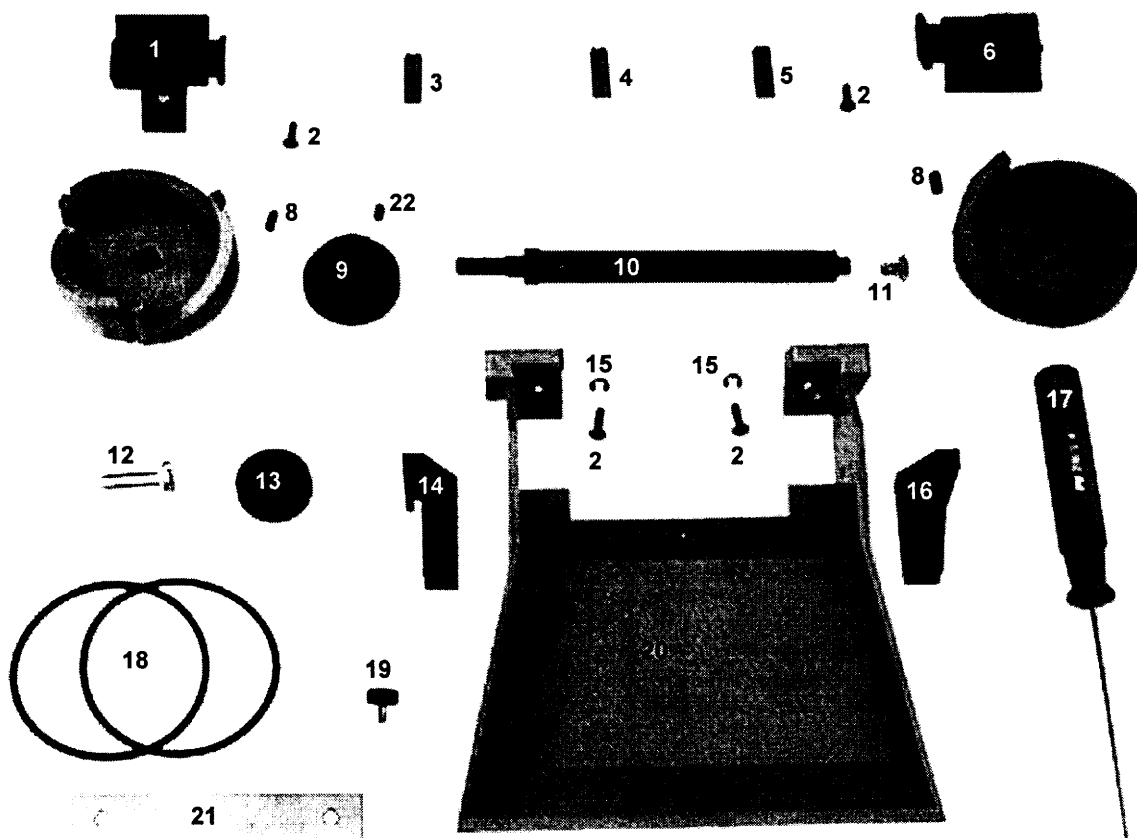

Spare Parts List Fast Feeder CB 3000

Pos.	Article	Art. No.	Pos.	Article	Art. No.
1	Retaining guide left hand	261.0012	12	Mounting screw M6x20	262.4016
2	Hex socket screw M3x10	262.4013	13	Drive pulley Ø 24 mm	321.3003
3	Groove insert without notch 6 pcs.	261.0016	14	Guide left hand	261.0010
4	Groove insert / notch 1.5 mm / 6 pcs.	261.0015	15	Clips	262.4017
5	Groove insert / notch 2.0 mm / 6 pcs.	261.0014	16	Guide right hand	261.0011
6	Retaining guide right hand	261.0013	17	Hex-socket screwdriver	272.0012
7	Drive rollers, pair	261.0009	18	Rubber belt	257.0008
8	Lock screw M4x8	262.4015	19	Knurled screw M4x8	262.4000
9	Drive pulley Ø 32 mm	321.3002	20	Feeding hopper	261.0008
10	Square shaft	321.3004	21	Alu link	321.3001
11	Mounting screw M4x6	262.4014	22	Lock screw M5x8	262.6007